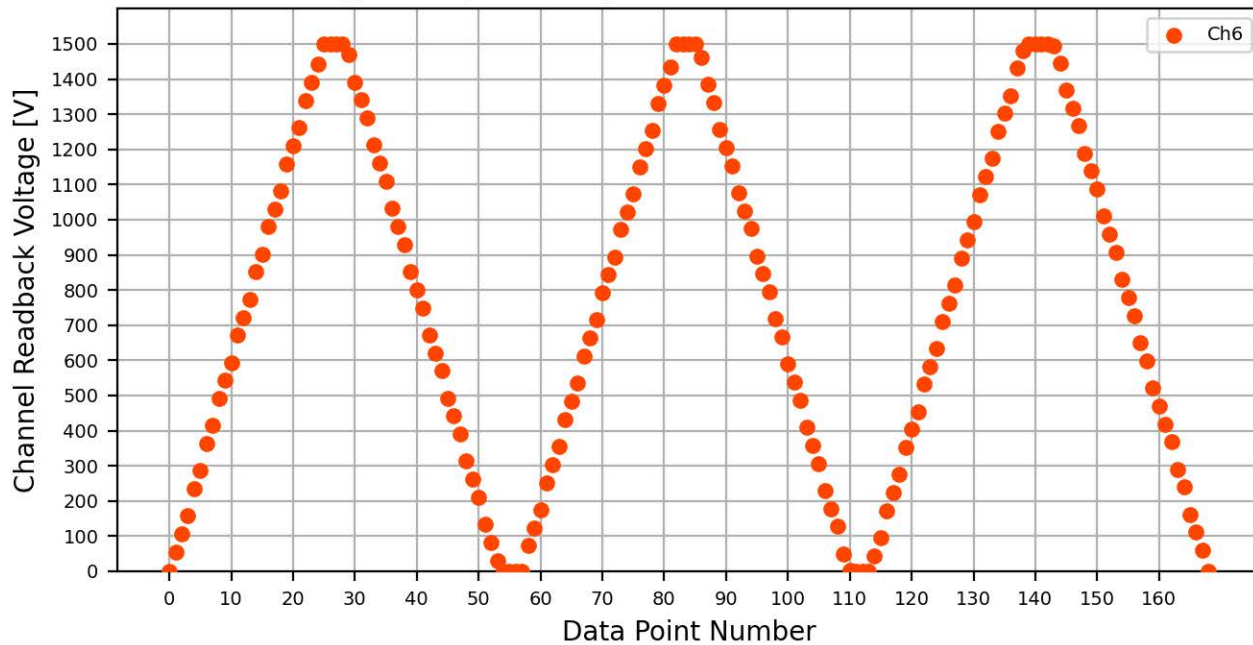

Voltage Ramp Test (Python) Bd #094, Slot #2, Ch #7

Voltage Ramp Test (Python) Bd #094, Slot #2, Ch #6