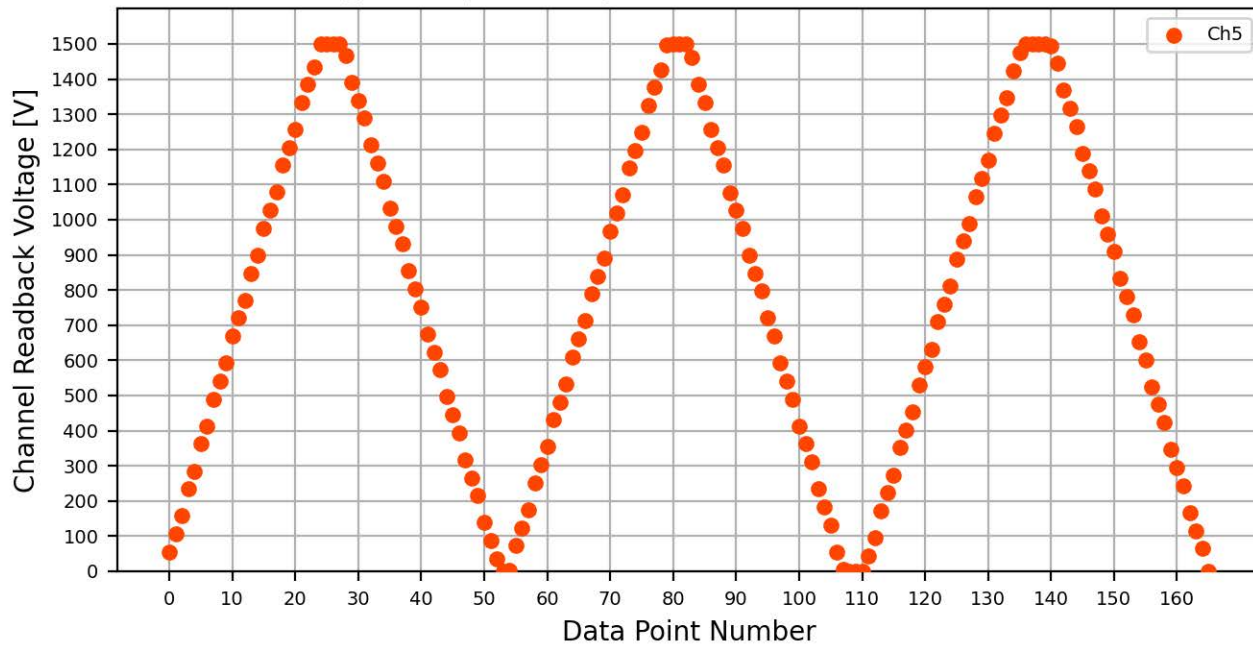

Voltage Ramp Test (Python) Bd #094, Slot #2, Ch #6

Voltage Ramp Test (Python) Bd #094, Slot #2, Ch #5