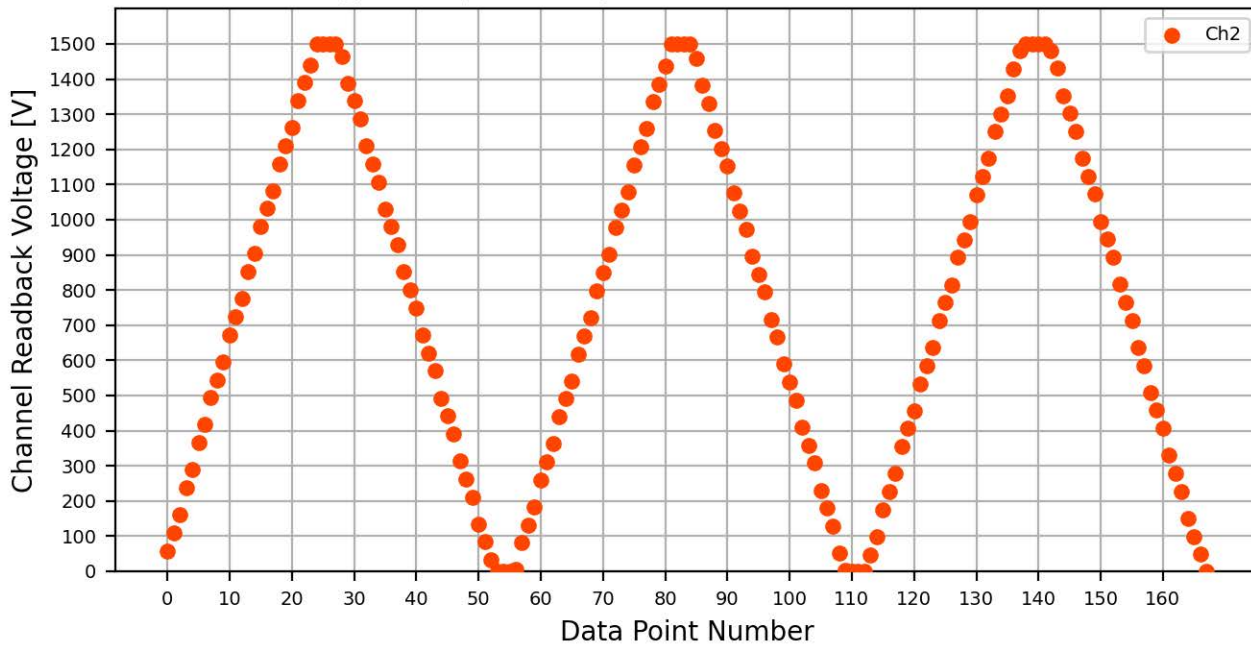

Voltage Ramp Test (Python) Bd #094, Slot #2, Ch #0

Voltage Ramp Test (Python) Bd #094, Slot #2, Ch #1

Voltage Ramp Test (Python) Bd #094, Slot #2, Ch #2

Voltage Ramp Test (Python) Bd #094, Slot #2, Ch #3