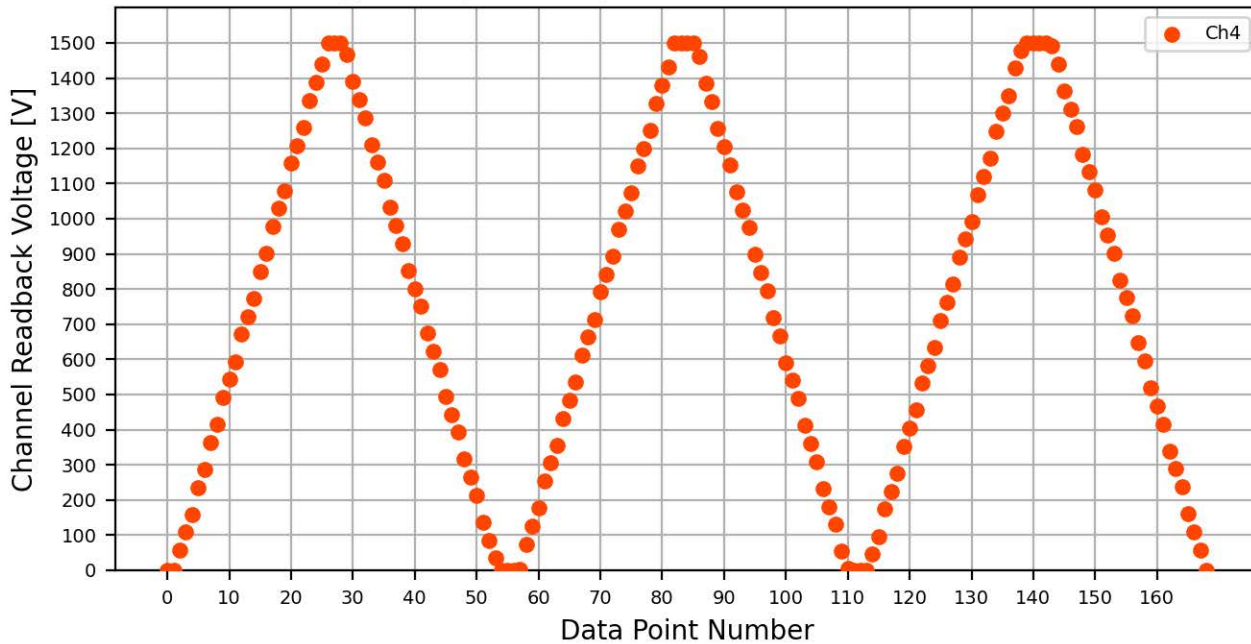

Voltage Ramp Test (Python) Bd #094, Slot #2, Ch #5

Voltage Ramp Test (Python) Bd #094, Slot #2, Ch #4