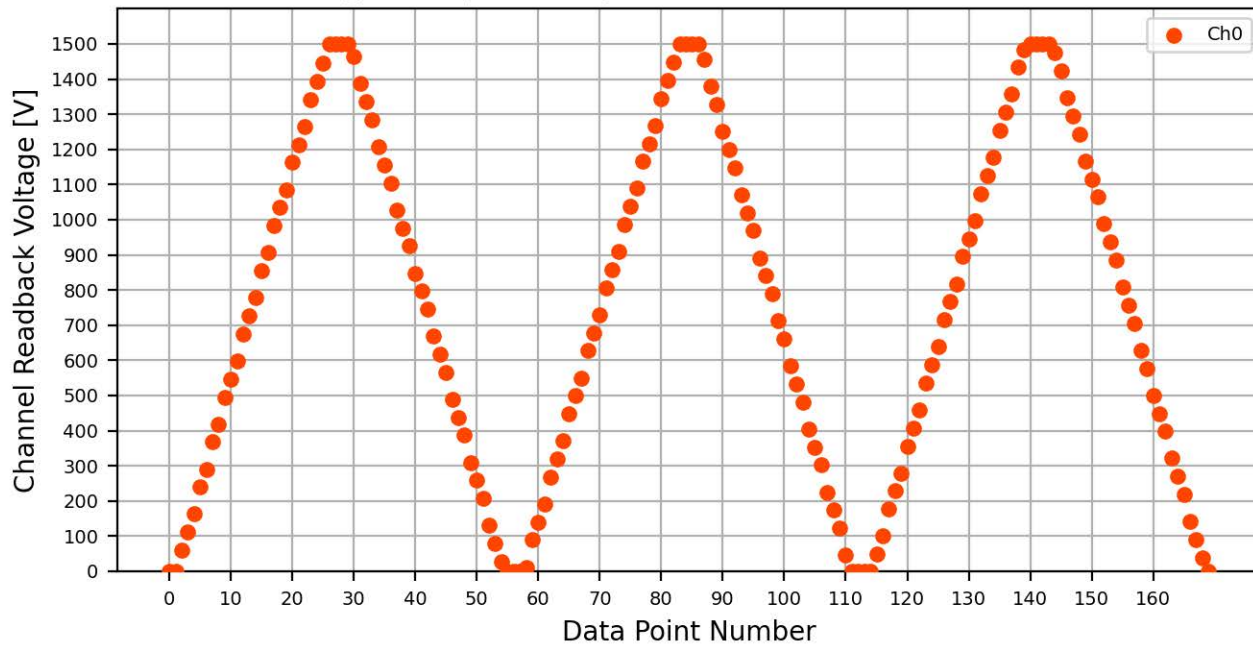

Voltage Ramp Test (Python) Bd #094, Slot #2, Ch #0

Voltage Ramp Test (Python) Bd #094, Slot #2, Ch #1

Voltage Ramp Test (Python) Bd #094, Slot #2, Ch #2

Voltage Ramp Test (Python) Bd #094, Slot #2, Ch #3