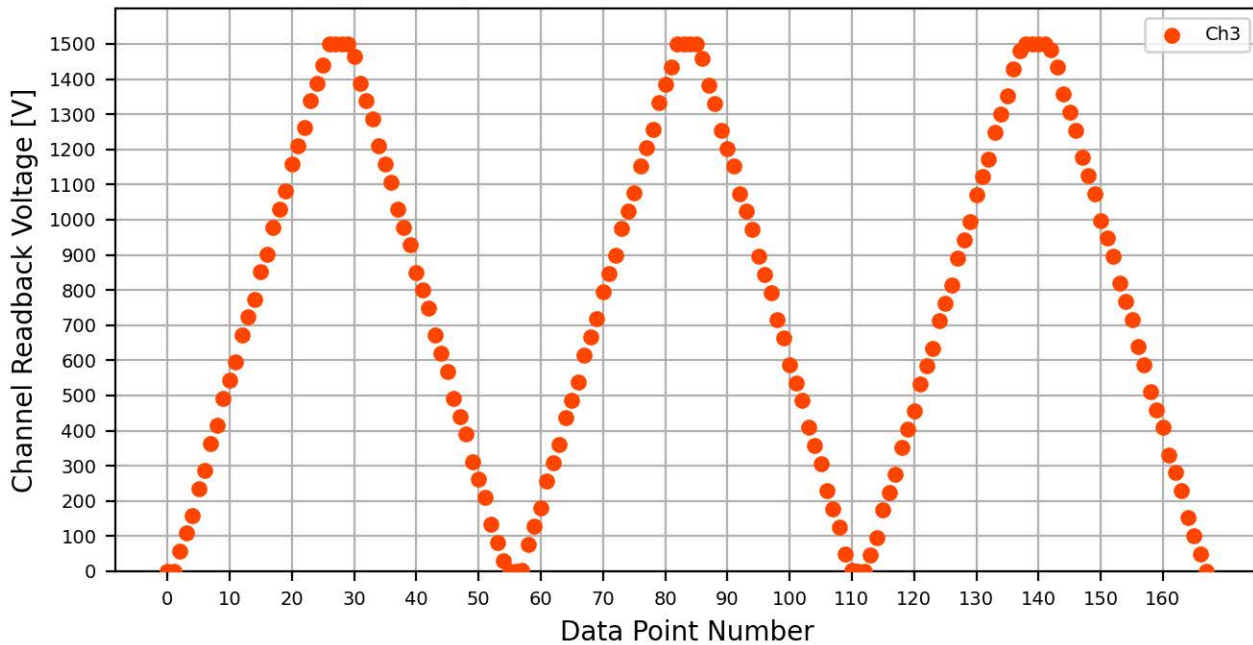

Voltage Ramp Test (Python) Bd #094, Slot #2, Ch #0

Voltage Ramp Test (Python) Bd #094, Slot #2, Ch #1

Voltage Ramp Test (Python) Bd #094, Slot #2, Ch #2

Voltage Ramp Test (Python) Bd #094, Slot #2, Ch #3